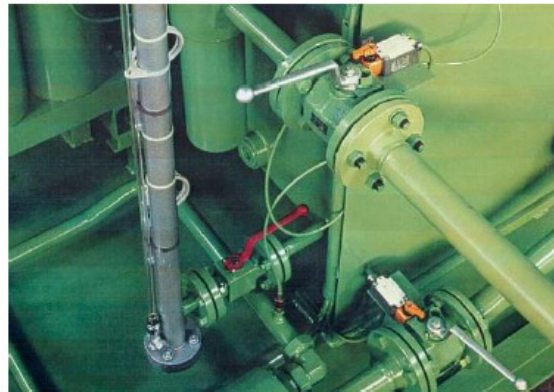

HYDAC INTERNATIONAL

Accessories Area / 配件領域

Ball valve with limit switches

Ball valve with inductive proximity switch
KHB3K-30SR-L-3382-16X-TT-I-3.200-SO560

具備極限開關球閥
確保球閥開關感應位置
到位。

HYDAC Acces-
sories

Limit switches in use

實際配管應用圖示說明